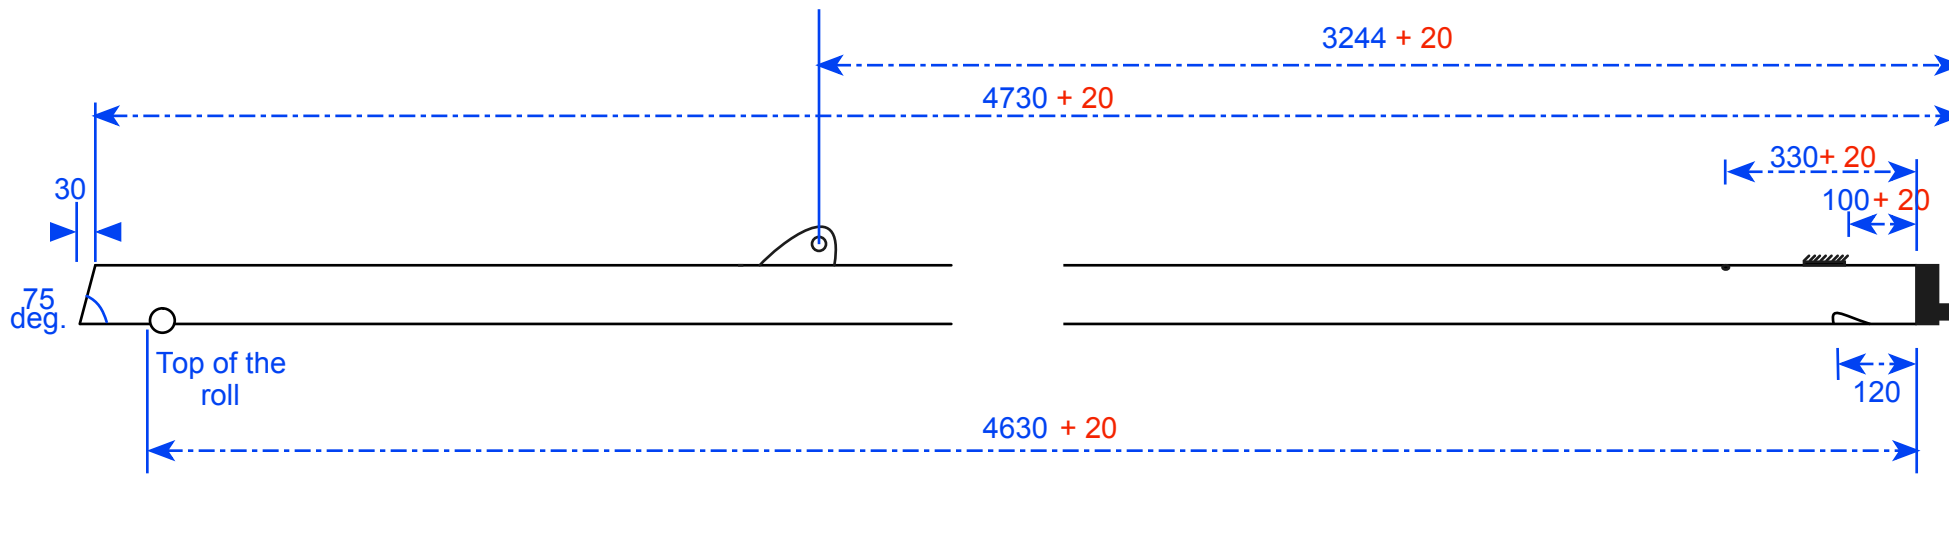

Mast assembly guideline
 all measurements in milimeters
 long halyard

Optional:
 + 20 -> extra 20mm for
 Smart cut

Halyard cable (mm):

Total cable length before swaging: 4955.